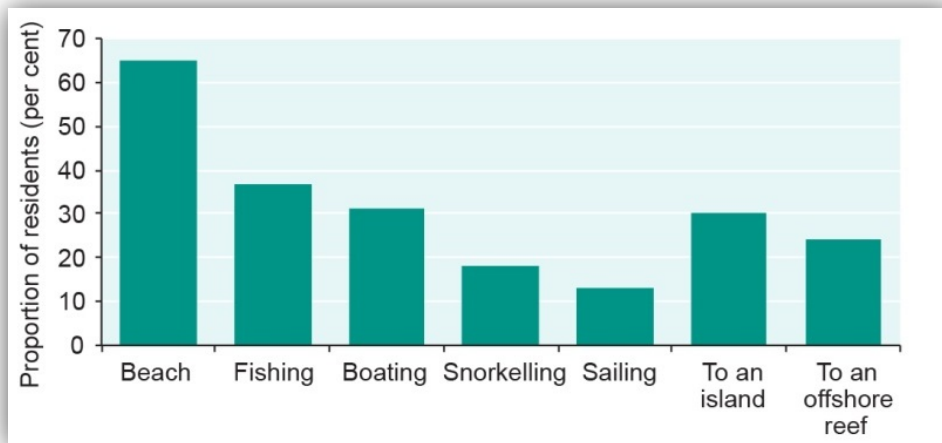

Figure 3. Main activities of catchment residents in the Great Barrier Reef, 2013

The graph shows the percentage of residents surveyed who undertake each type of activity more than once a year. Going to the beach was the most popular activity for residents, followed by fishing and boating.

Estimates of regulatory burden associated with the preferred option

Under the Australian Government’s Regulatory Burden Measurement Framework, the costs borne by those affected by the regulation over a ten-year period must be measured and presented as an annual cost so that offsets can be identified. This Framework calculates the likely regulatory burden of the proposed measure on stakeholders identified as businesses, individuals and not-for-profit organisations.

Affected stakeholders

As the regulation will prohibit the disposal of capital dredge spoil material in the Marine Park, only businesses undertaking capital dredging activities are likely to incur regulatory burden costs. Community groups and individuals are unlikely to make an application for such permission.

To determine the number of businesses that are likely to be affected, GBRMPA has identified any potential project proponents that could seek to dispose of capital dredge spoil material in the Marine Park over the next ten years. This information was based on informal discussions with proponents and knowledge of existing approved capital dredging in or adjacent to the Marine Park for which no disposal grounds had yet been approved. Given the time taken to plan these developments, GBRMPA considers it would be aware of all developments requiring capital dredge spoil dumping in the next ten years. Based on the information gathered, GBRMPA has identified four projects and businesses⁴⁵ that could potentially be affected by changes to government dredge spoil dumping policy (Table 3).

Subsequent to the initial announcement of the proposed regulation, announcements by the Queensland Government have meant that two of the four potential projects identified in

---

⁴⁵ These are Government Business Enterprises, which are treated as businesses under the Framework.