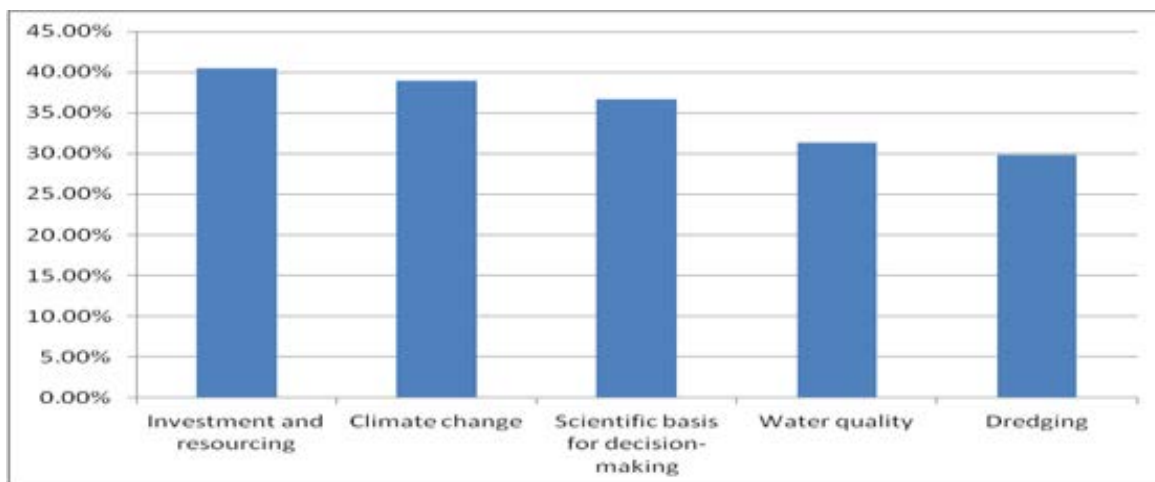

Figure 1. Top five respondent topics in public submissions from the Draft Reef 2050 Long-Term Sustainability Plan

Tourism Reef Advisory Committee³³

GBRMPA is advised on Marine Park management issues through consultation with competency-based committees. First established in 1999, Reef Advisory Committees comprise a cross-section of stakeholder interests with expertise and experience in relevant areas. The Tourism Reef Advisory Committee (TRAC) members provide a cross-section of stakeholder expertise and interests in areas relevant to tourism on the Great Barrier Reef.³⁴ At their October 2014 meeting, the TRAC provided advice to GBRMPA on developing a whole-of-government approach to dredge and spoil disposal. Relevant to this proposal were the following points:

- Recognise, respect and continue to preserve the pristine status of the Far Northern Great Barrier Reef (from Port Douglas north) – no new capital dredging in that area and well-managed maintenance dredging at Cooktown.
- Commit to no disposal of capital dredge spoil in the Marine Park through legislation.

Local Marine Advisory Committees³⁵

GBRMPA also is advised on management issues about the Marine Park at a local level by voluntary community-based committees called Local Marine Advisory Committees. These committees enable local communities to have effective input into managing the Marine Park and provide a community forum for interest groups, government and the community to discuss issues around marine resources. During each three year term, GBRMPA brings together the 12 Committee Chairs and another member from each Committee for a weekend to discuss, amongst other things, the current priorities for GBRMPA. At the most recent meeting (11-12 October 2014), the forum's advice was provided to GBRMPA on developing a whole-of-government approach to dredging and dredge spoil disposal. While not unanimously supported by all members, the Local Marine Advisory Committee Chairs

³³ Relevant excerpts Tourism Reef Advisory Committee Communique meeting 14-15 October 2014

³⁴ [TRAC membership for 2014-2017](#)

³⁵ Relevant excerpts from the minutes of the LMAC Chairs Meeting October 2014