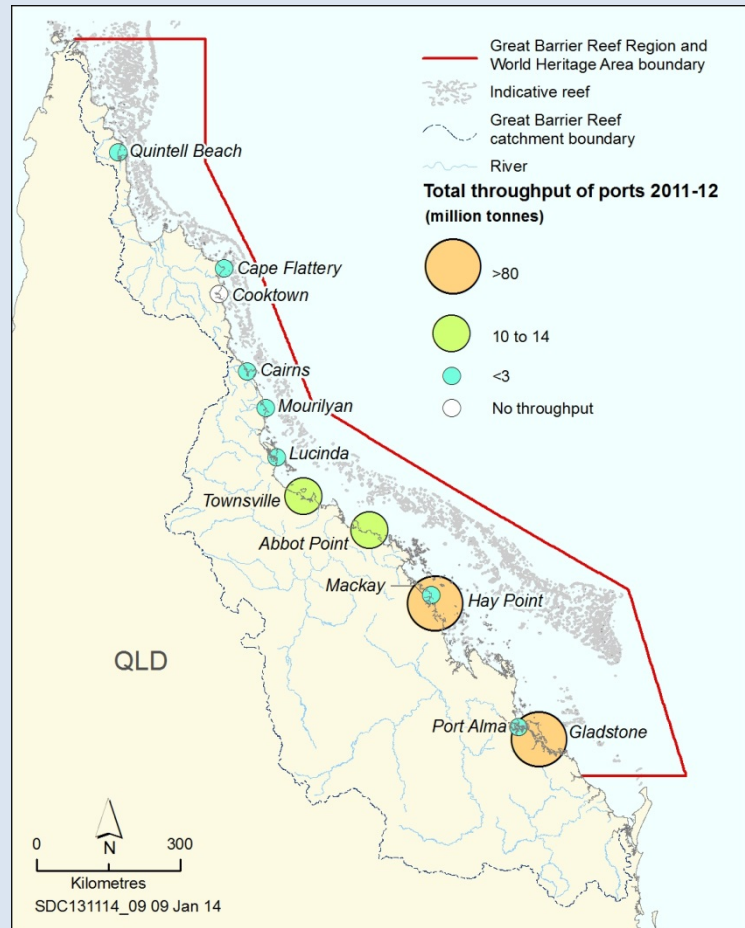

There are 12 ports in or adjacent to the Great Barrier Reef. In 2011–12, these ports accounted for 76 per cent of the total throughput for all Queensland ports combined. This amounted to 199.8 million tonnes of imports and exports, up from 191.5 million tonnes in 2008–09. In that same year, for all Queensland ports combined, coal made up 63 per cent of the throughput volume, petroleum products six per cent, and metals and minerals five per cent. Other commodities include agricultural products, and general cargo.²³

The four busiest ports in relation to commercial vessel visits in 2011–12 were Gladstone (1453 visits), Hay Point (809 visits), Townsville (747 visits) and Cairns (720 visits). In terms of infrastructure and operational capacity, the largest ports are Abbot Point, Gladstone, Hay Point and Townsville. Over the last decade, the total throughput of these ports has increased.

Shipping channels and berths provide safe and efficient access to ports. They are critical pieces of national infrastructure equal in importance to road and rail networks. Dredging of shipping channels is an essential part of port operation. Channel widening and deepening is necessary if ports are to accommodate the increasing volume and size of visiting ships. As the international economy grows and larger ships are used to achieve economies of scale, there will be increased pressure to dredge channels and berths.

²² Department of Environment and Heritage Protection 2014, *Great Barrier Reef: Reef facts*, Brisbane.

²³ GBRMPA, 2014, [Great Barrier Reef Outlook Report 2014](#), Townsville.