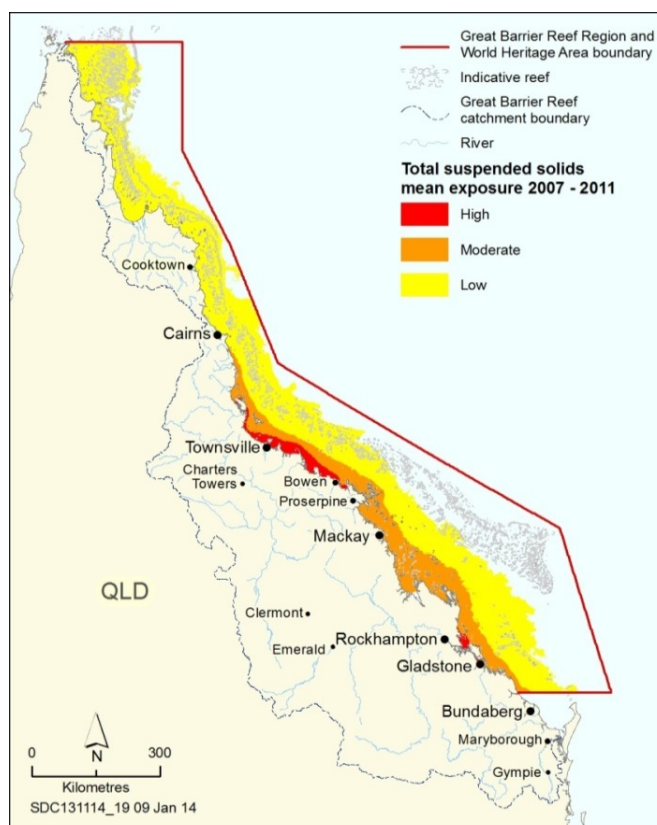

Water quality was highlighted as a key risk to the Great Barrier Reef in both the 2014 Outlook Report and the Strategic Assessment Report. The Great Barrier Reef has a total water volume of around 7200 cubic kilometres. This open water habitat is critical to the healthy functioning of the whole Great Barrier Reef ecosystem. It provides connectivity between other habitats, from the coast to beyond the continental slope. Open water is dominated by microorganisms (plankton) and supports a range of other plants and animals such as invertebrates, fishes, reptiles and marine mammals. Inshore areas of open water have been degraded, particularly in the southern two-thirds of the Great Barrier Reef. Elevated concentrations of nitrogen and suspended sediment are affecting the overall quality of this habitat, especially inshore, for a range of dependent species. Offshore and northern open water areas are considered to be in better condition.

Sedimentation — the inflow, dispersion, re-suspension¹³ and consolidation (compaction) of sediments — has been a natural phenomenon in the Great Barrier Reef since the current sea level was reached about 6500 years ago. However, exposure of the Reef to terrestrial

¹² Great Barrier Reef Marine Park Authority 2014, [Great Barrier Reef Outlook Report 2014](#), GBRMPA, Townsville.

Great Barrier Reef Marine Park Authority 2014, [Great Barrier Reef Region Strategic Assessment Report](#), GBRMPA, Townsville.

¹³ The renewed suspension of a precipitated sediment, such as stirring up settled mud at the bottom of a body of water.